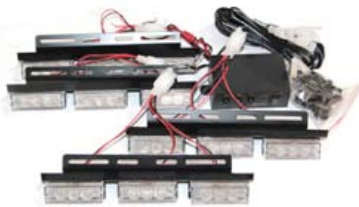

35cm Night Rider LED Flash strobe w/ remote control

7 Colors	06-194-7C
Green	06-194-G
Red	06-194-R
Blue	06-194-B
White	06-194-W
Amber	06-194-A

96 LED Flash Strobe With remote control

Blue/Red	06-191-BR
Red/White	06-191-RW
Red/Yellow	06-191-RY
White/Blue	06-191-WB
Blue/Yellow	06-191-BY