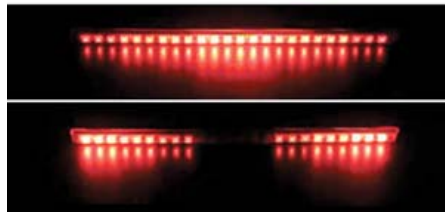

MATRIX UNIVERSAL FOG LIGHTS

06-021 3" Round Ultra White

06-023 3" Round Clear

06-024 4" Round Clear

06-024 4" Round Ultra White

LED STROBE LIGHTS

55cm Night Rider LED Flash strobe with remote control

Green	06-195-G
Red	06-195-R
Blue	06-195-B
White	06-195-W
Amber	06-195-A

35cm Night Rider LED Flash strobe w/ remote control

7 Colors	06-194-7C
Green	06-194-G
Red	06-194-R
Blue	06-194-B
White	06-194-W
Amber	06-194-A

96 LED Flash Strobe With remote control

Blue/Red	06-191-BR
Red/White	06-191-RW
Red/Yellow	06-191-RY
White/Blue	06-191-WB
Blue/Yellow	06-191-BY