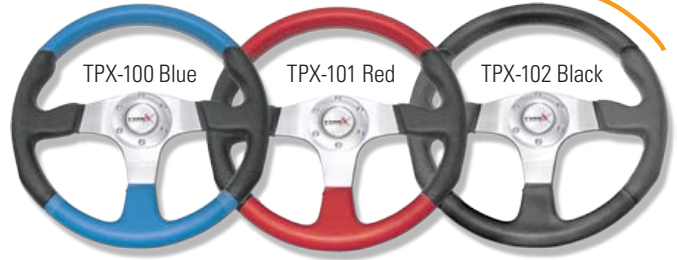

TYPEX STEERING WHEELS

330 mm.

350 mm.

350 mm.

320 mm.

320 mm.

320 mm.