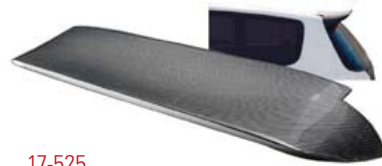

REAR DUCK WINGS

17-524
96-00 Civic HB Carbon Fiber Roof Wing

17-524-BK
96-00 Civic HB Black Spoon Roof Wing

17-524-L
96-00 Civic Carbon Fiber Spoiler & L.E.D.

17-524-BL
96-00 Civic Black & L.E.D.

17-525
92-95 HB Honda Civic Spoiler Carbon