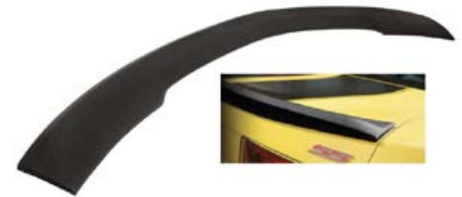

17-526 2010-13 Chevy Camaro Spoiler Black
17-526-CF 2010-13 Chevy Camaro Spoiler Carbon Fiber