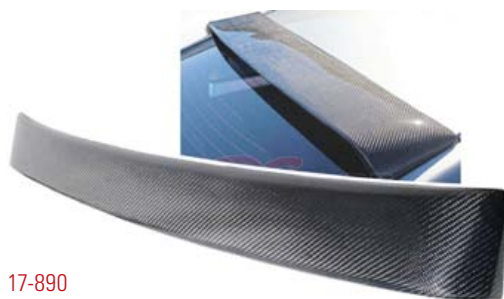

17-890
04-07 G35 coupe Carbon Fiber Spoiler