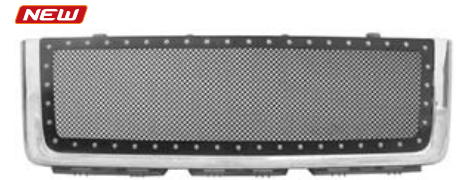

GMC SIERRA 1500 2007-12

NEW

18-723 Luxury Edition Shell + Mesh w/Rivets Chrome

NEW

18-723-B Luxury Edition Shell + Mesh w/Rivets Black

NEW

18-723-CB 8mm Billet Grill + ABS Shell Set

18-723-1
 Luxury Edition Mesh w/Rivets Insert chrome