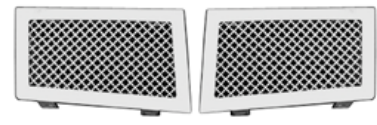

18-500-B S.S. Perimeter Mesh Bumper Chrome