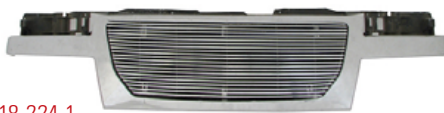

18-722-CB Luxury Edition Chrome shell /S.S. Mesh w/Rivets black

18-224 8mm Billet Grill + ABS Shell Set

18-224-1 4mm Billet Grill + Shell Set

18-224-V 4mm Vertical Billet Grill + Shell Set

18-224-V8 8mm Vertical Billet Grill + Shell Set