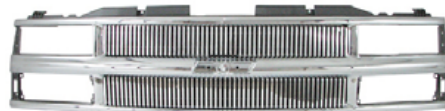

18-717-B Luxury Edition Shell + Mesh w/Rivets Black

18-717
Luxury Edition Shell +
Mesh w/Rivets Chrome

18-717-CB
Luxury Edition Chrome Shell
+ Mesh w/Rivets Black

18-232
8mm Billet Grill + Chrome Shell Set