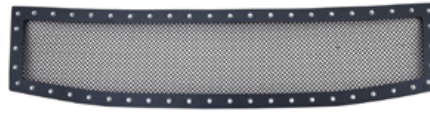

18-528 3pc Perimeter Mesh Chrome Overlay

NISSAN TITAN 2004-08 & NISSAN ARMADA 2004-07

18-733 Luxury Edition with Rivets All Chrome

18-733-B Luxury Edition with Rivets Black

18-520 3pc Stainless Steel Perimeter Mesh Chrome Overlay