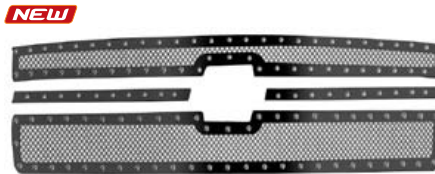

18-744-B1
Luxury Edition Stainless Mesh Replacement Black Only