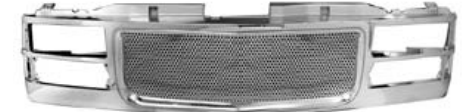

17-621 1pc ABS Shell with Holes Replacement