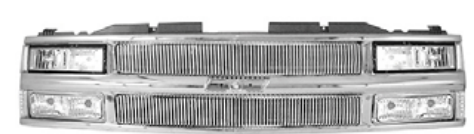

17-601-HLV
4mm Vertical Billet Grill + Shell + Chr. H.L. Set