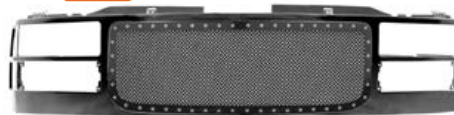

18-239-V 4mm Vertical Billet Grill + ABS Shell Set

GMC C/K 94-98 / 94-99 YUKON

NEW

18-748 Luxury Edition Shell + Mesh w/Rivets / Chrome

NEW

18-748-B Luxury Edition Shell + Mesh w/Rivets Black

NEW

18-748-CB Luxury Edition Chrome Shell + Mesh w/Rivets Black