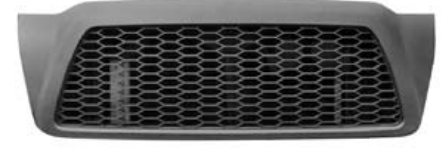

NEW

17-580-MCF 1pc ABS Shell Mesh Carbon Fiber Look

NEW

17-580-B 1pc ABS Shell with Bars Black

NEW

17-580-2B 1pc ABS Shell Black Honeycomb

TOYOTA TUNDRA 07-10

18-712 Luxury Edition with rivets Chrome
18-712-1 Luxury Edition Chrome / Mesh only