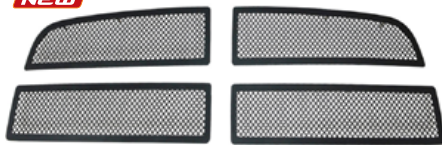

18-540-B S.S. Perimeter Mesh Black

NEW