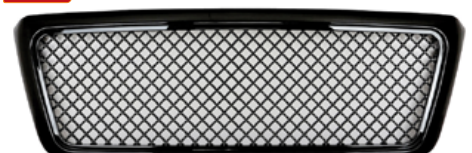

17-623-MB 1pc ABS Mesh Shell Black

NEW