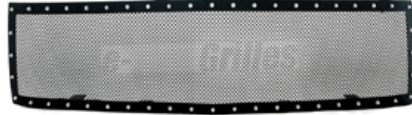

18-504 S.S. Perimeter Mesh Insert Chrome
18-504-B S.S. Perimeter Mesh Insert Chrome Bumper

18-732-B
Luxury Edition Stainless Mesh w/Rivets Black Insert