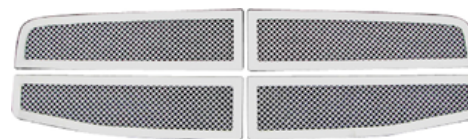

18-236-V8 4pc 8mm Vertical Billet Grill + Chr. ABS Shell

18-236 4pc 8mm Billet Grill + Chr. ABS Shell Set

18-236-1 4pc 4mm Billet Grill + Chr. ABS Shell Set

17-655 1pc OEM Billet Style Shell

18-532 Stainless Steel Perimeter Mesh Chrome