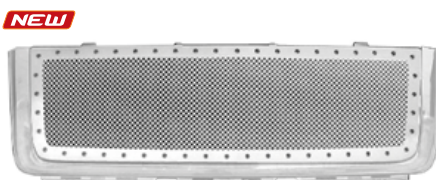

GMC SIERRA 1500 2007-12

NEW

18-723 Luxury Edition Shell + Mesh w/Rivets Chrome