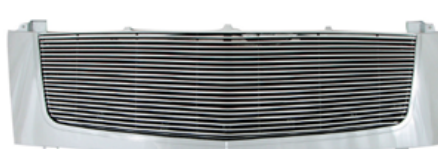

18-208-1 4mm Billet Grill + Shell Set