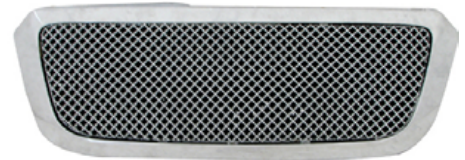

18-233-M 3.5mm Stainless Wire Mesh + ABS Shell Set