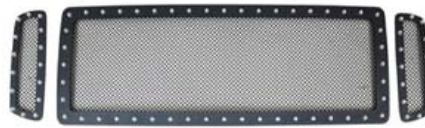

18-700-1 Luxury Edition Mesh w/Rivets Insert Chrome

18-700-B1 Luxury Edition Mesh w/Rivets only Black

18-218 8mm Grill + Shell Set
18-218-1 4mm Grill + Shell Set

18-218-V 8mm Vertical Billet Grill + ABS Shell Set
18-218-V1 8mm Vertical Billet Grill + ABS Shell Set