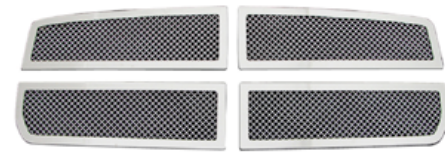

CHEVY TRAILBLAZER 02-07

17-575 1pc ABS Shell Mesh Chrome

17-575-B 1pc ABS Shell Mesh Black

DODGE DAKOTA 2005-09

18-531 Stainless Steel Perimeter Mesh Chrome

**DODGE DAKOTA 97-04
(ALSO FITS DURANGO 97-04)**