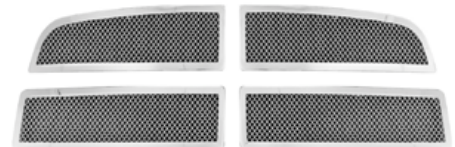

18-540 S.S. Perimeter Mesh Chrome

NEW