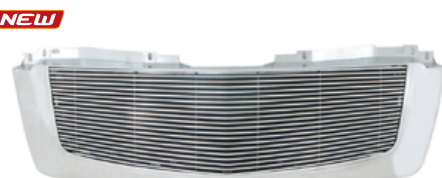

18-220-1
4mm Horizontal Billet Grill + Shell Set