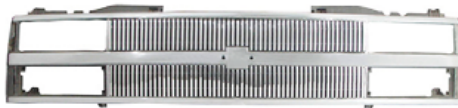

18-235-V8 8mm Vertical Billet Grill + ABS Shell Set