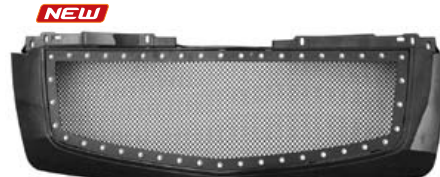

18-707-1
Luxury Edition
Stainless Mesh
w/Rivets Chrome
Overlay Only

18-707-B
Luxury Edition S.S. Mesh
w/Rivets Black