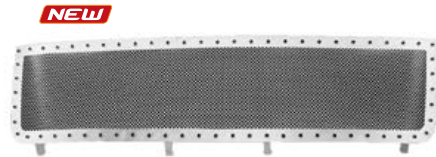

CHEVY SILVERADO HD 2500/3500 2011-UP

18-744
Luxury Edition Stainless Mesh Replacement Chrome