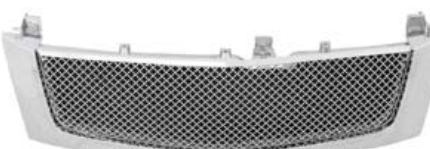

18-208-M2 3.5mm S.S. Wire Mesh + Shell Set