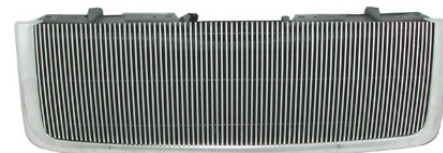

18-723-B1
 Luxury Edition Mesh w/Rivets Insert Black

18-515 S.S. Perimeter Wire Mesh Chrome

18-515-B S.S. Perimeter Wire Mesh Chrome Bumper

18-238 8mm Billet Grill + ABS Shell Set

18-238-V8 8mm Vertical Billet Grill + ABS Shell Set