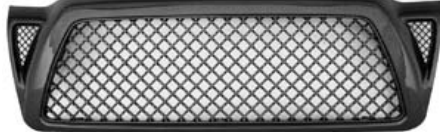

NEW

17-580-MCF 1pc ABS Shell Mesh Carbon Fiber Look

NEW

17-580-B 1pc ABS Shell with Bars Black

NEW

17-580-2B 1pc ABS Shell Black Honeycomb

TOYOTA TUNDRA 07-10

18-712 Luxury Edition with rivets Chrome
18-712-1 Luxury Edition Chrome / Mesh only