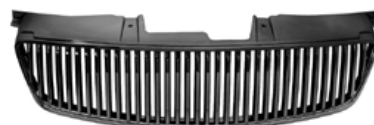

NISSAN ALTIMA 05-06

17-399-VB
1pc ABS Shell Vertical Black