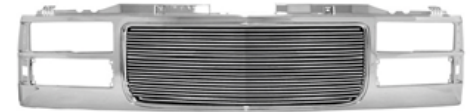

18-228-1 4mm Billet Grill + ABS Shell Set