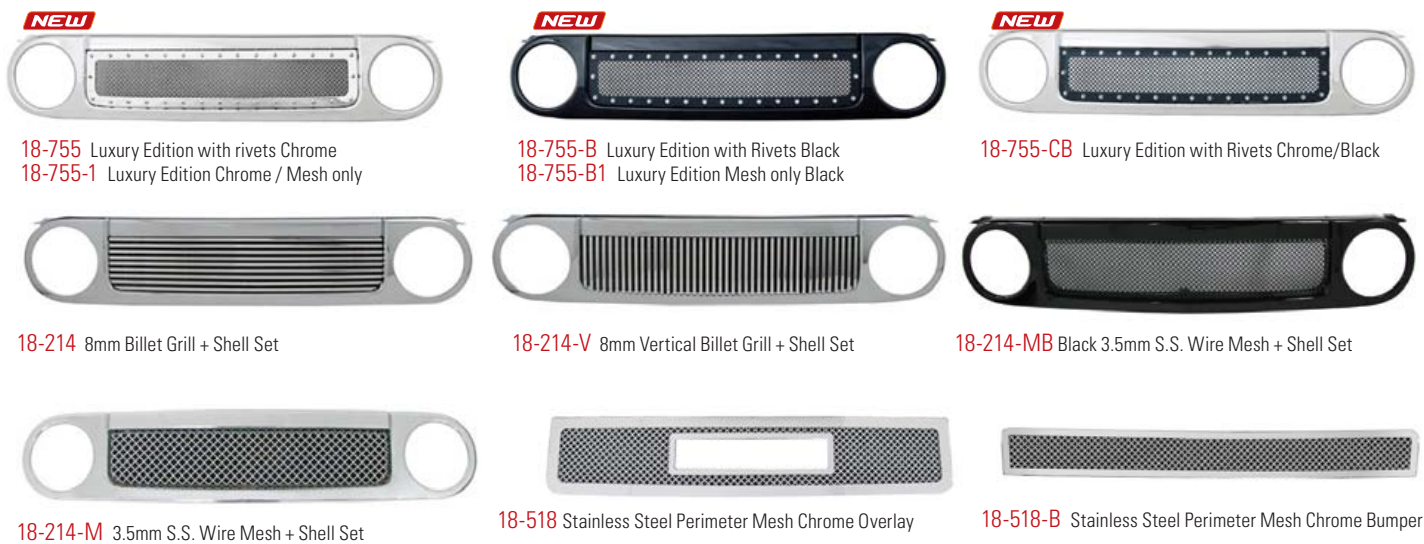

TOYOTA FJ CRUISER 2007-10