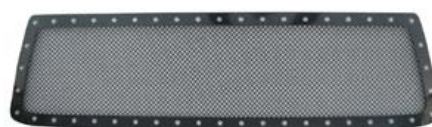

17-588-MCF ABS Mesh Carbon Fiber Look

17-588-VCF ABS Shell Vertical Carbon Fiber Look

TOYOTA TUNDRA 10-ON

NEW
18-724-1 Luxury Edition Mesh w/Rivets Chrome/ Mesh Only

NEW
18-724-1B Luxury Edition Mesh w/Rivets Black/ Mesh Only