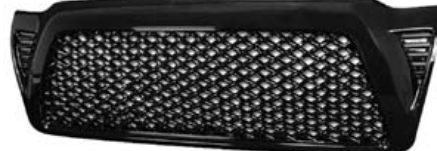

17-580-MB 1pc ABS Shell Dragon Mesh Black