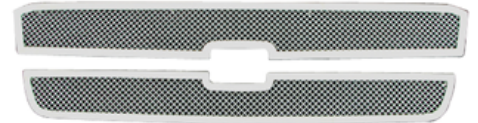

18-522 Stainless Steel Perimeter Mesh Overlay Chrome