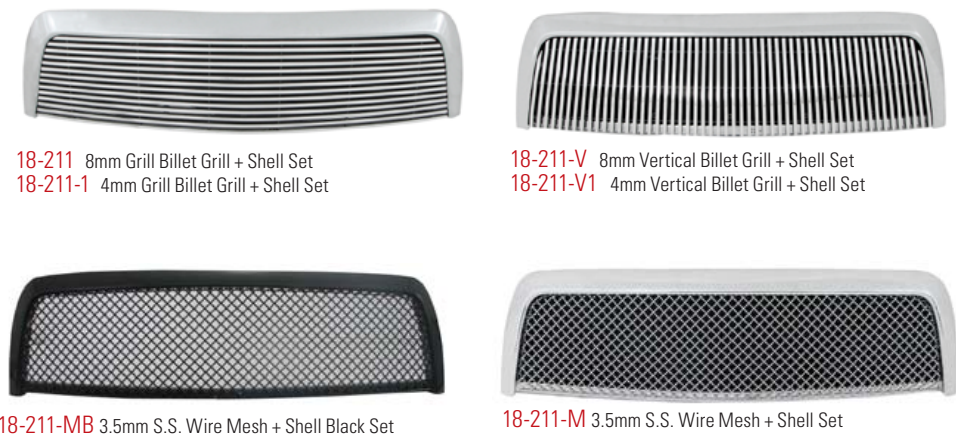

17-624-V 1pc ABS Chrome Shell Vertical

17-624-VB 1pc ABS Black Shell Vertical

NISSAN TITAN 2008-09

18-526 3pc Stainless Steel Perimeter Mesh Chrome Overlay

TOYOTA FJ CRUISER 2007-10

TOYOTA TACOMA 01-04

TOYOTA TUNDRA 03-06