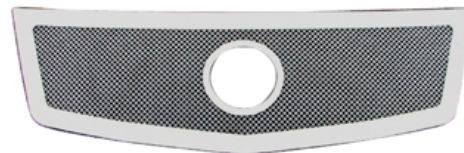

18-500 S.S. Perimeter Mesh Overlay Chrome