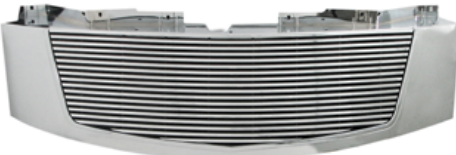

CADILLAC ESCALADE / ESV 2007-12

18-704 Luxury Edition Shell + Mesh w/Rivets Chrome

18-704-B Luxury Edition Shell + Mesh w/Rivets Black

18-704-CB Luxury Ed. Chrome Shell + Mesh w/Rivets Black

18-201 8mm. Billet Horizontal Grill Shell Set